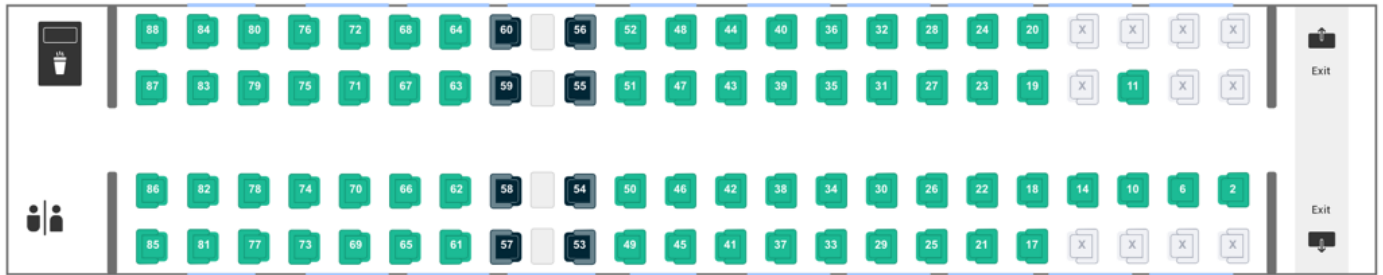

Italo EVO seat map

Car 1: Club & Prima

Car 2: Prima

Car 3: Prima

Car 4: Smart

Car 5: Smart

Car 6: Smart

Car 7: Smart