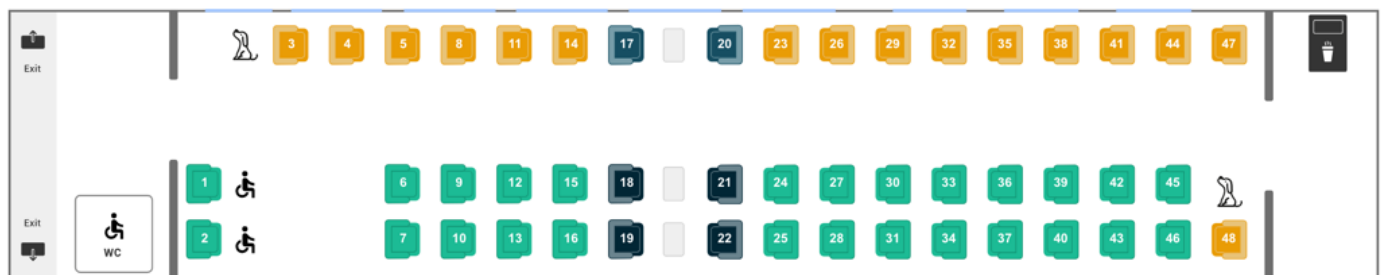

Italo EVO seat map

Car 1: Club & Prima

Car 2: Prima

Car 3: Prima

Car 4: Smart

Car 5: Smart

Car 6: Smart

Car 7: Smart