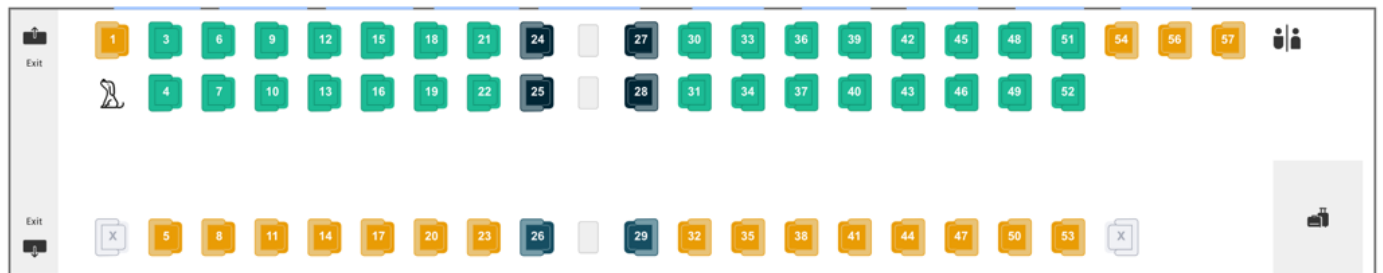

Italo EVO seat map

Car 1: Club & Prima

Car 2: Prima

Car 3: Prima

Car 4: Smart

Car 5: Smart

Car 6: Smart

Car 7: Smart